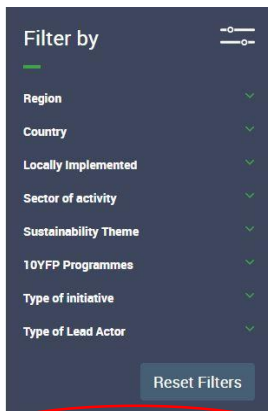

? HOW CAN YOU DO IT?

1 Sign up in just one minute on the at <http://www.oneplanetnetwork.org/user/register>

- ✓ Are you an expert in your field? Make sure to let us know here and you'll be tagged in the member directory
- ✓ Don't forget to answer the question 'I have a role in the One Planet network' to let everyone on the platform know your role in the network

2 Submit in 5 minutes a snapshot of your work to the world