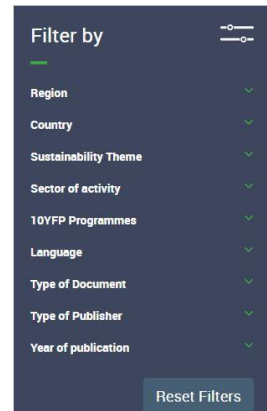

- ✓ From the main menu *Databases*, check out either the Global database of SCP initiatives or resources
- ✓ Click '[Share your initiative](#)' or '[Share your Resource](#)' below the filters on the left.
- ✓ Fill out the form. If you think your work contributes to the portfolio of a 10YFP programme, don't forget to say so on Page 2.